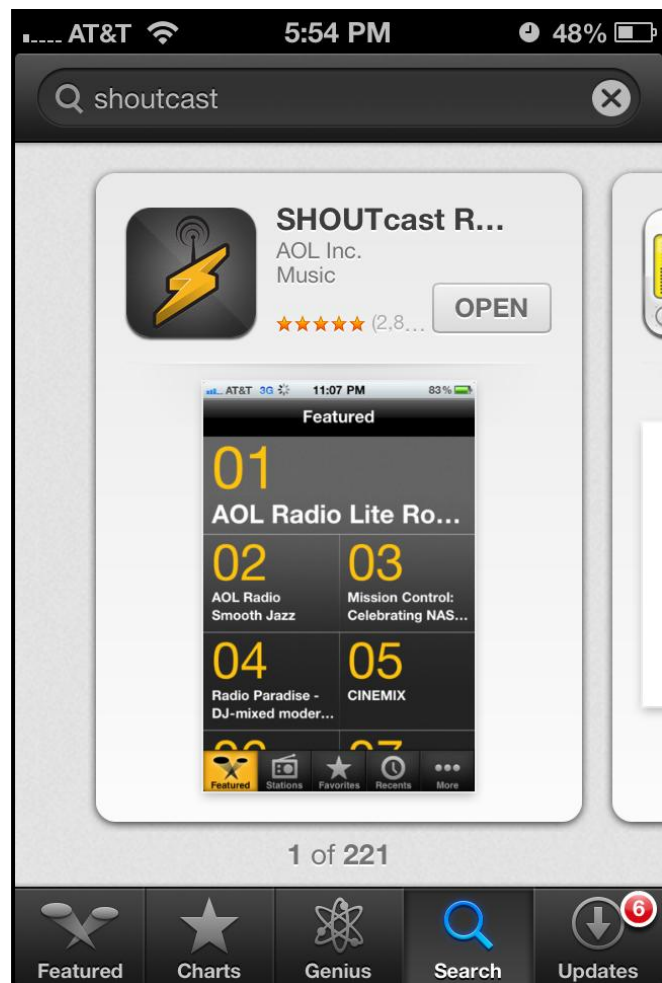

info@gelupuradio.com

INSTRUCTIONS TO DOWNLOAD WINAMP AND CONFIGURE GELUPU RADIO ON IPHONE

STEP #1

- Go to Apple App Store on your iPhone/iPad
- Search for "Shoutcast" in the search box.
- Select below App to install on the device.

STEP #2

- a. Open the Shoutcast App installed above
- b. Select "Stations" tab at the bottom row, then search for radio station "Gelupu Radio", as displayed in below screen shot.

STEP #3

- Gelupu Radio station should play automatically as show below.
- In this screen, please click on top right Favorites emblem to save Gelupu Radio station in Shoutcast Favorites.