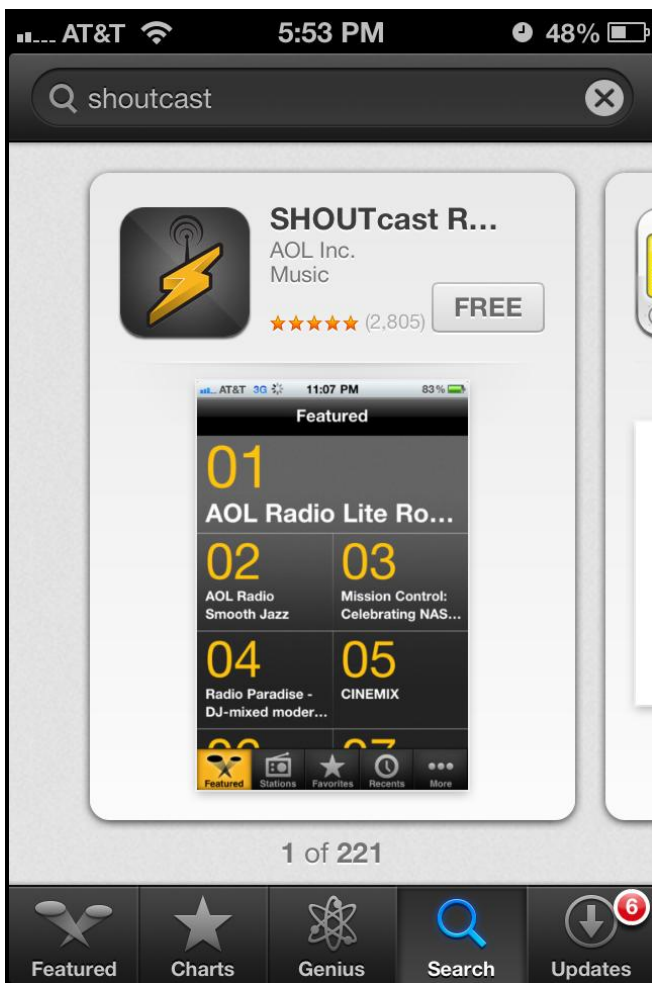

info@gelupuradio.com

INSTRUCTIONS TO DOWNLOAD WINAMP AND CONFIGURE GELUPU RADIO ON IPHONE

STEP #1

- Go to Apple App Store on your iPhone/iPad
- Search for "Shoutcast" in the search box.
- Select below App to install on the device.

STEP #2

- a. Open the Shoutcast App installed above
- b. Select "Stations" tab at the bottom row, then search for radio station "Gelupu Radio", as displayed in below screen shot.

STEP #3

- Gelupu Radio station should play automatically as show below.
- In this screen, please click on top right Favorites emblem to save Gelupu Radio station in Shoutcast Favorites.